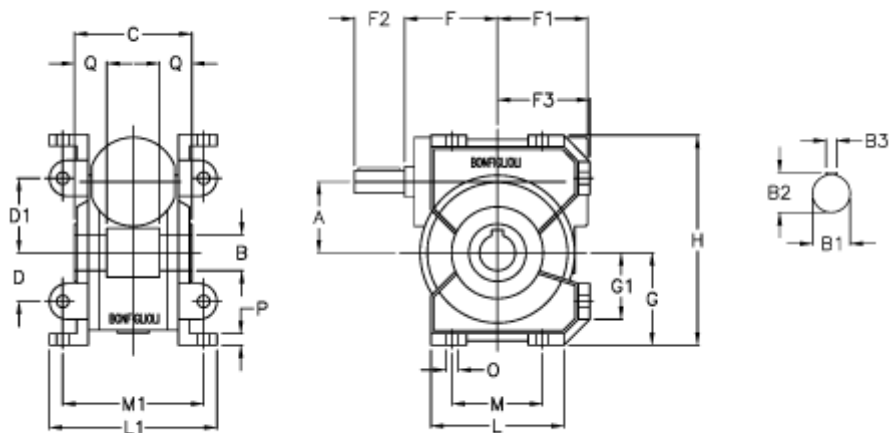

Article number: 3901049014000

Description: Worm gear with solid input shaft  
VF 49U-14-HS

## Measures

a = 49.5	Description = VF 49U-xx-HS	L = 93
B = 25	F = 65	L1 = 117
B1 = 16	F1 = 63	m = 63
B2 = 18.0	F2 = 40	M1 = 98.5
B3 = 5	F3 = 64.5	O = 8.5
C = 82	g = 64.5	P = 8
D = 34	G1 = 46.5	Q = 22.5
D1 = 52	H = 146.5	